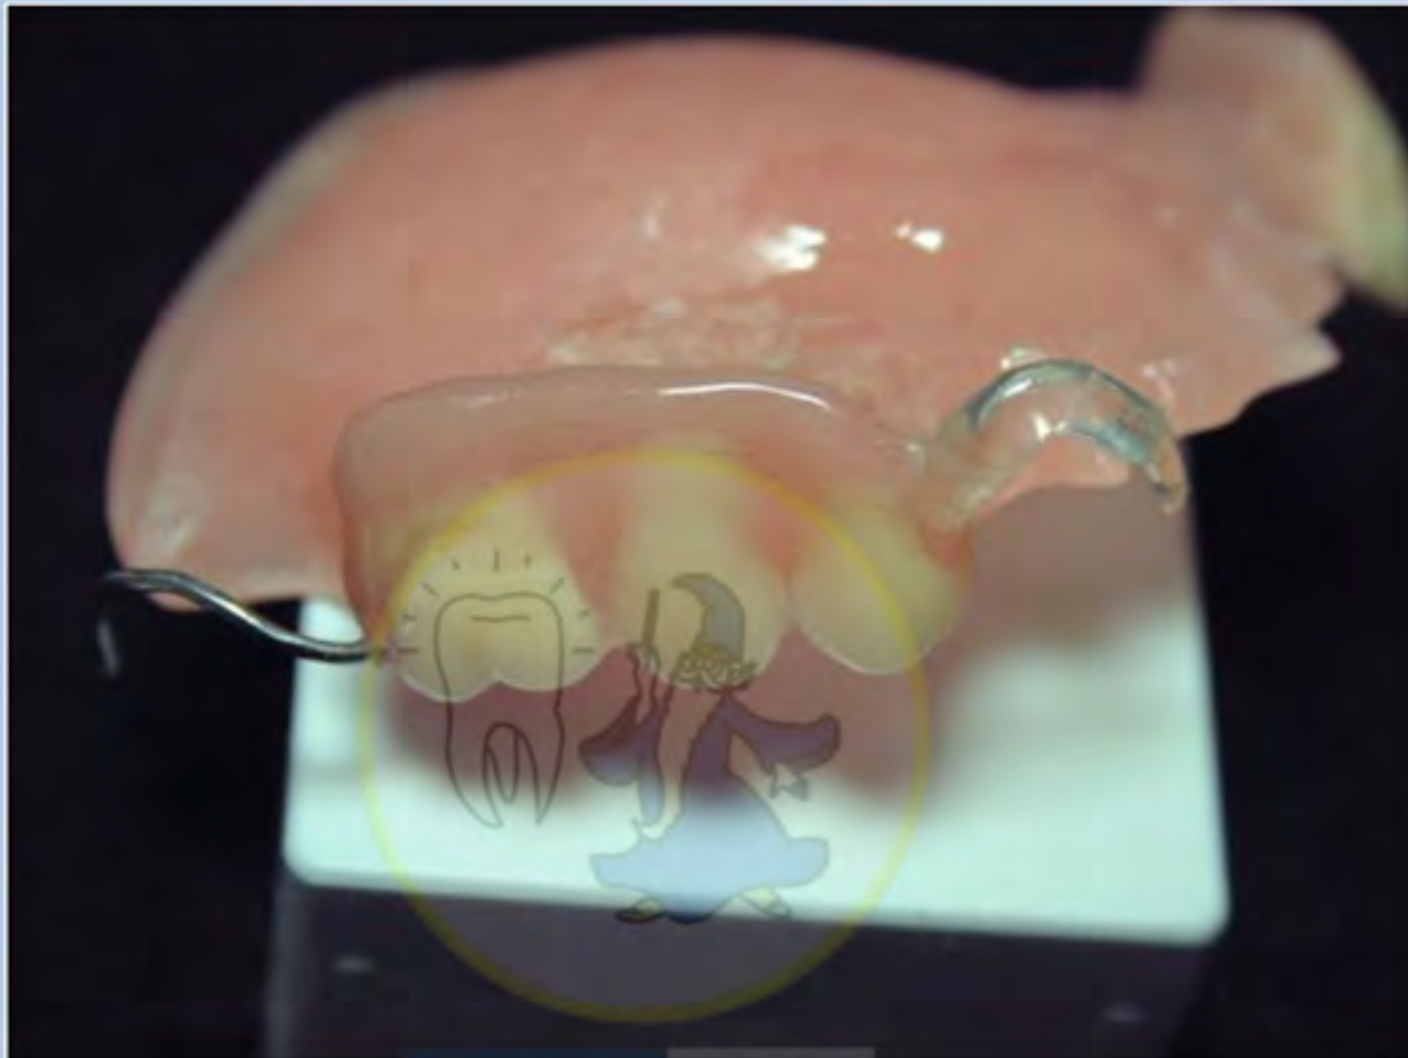

*Clasps can be adapted easily with
special heat gun or needle point flame.*

PINK CLEAR TOOTH COLOR

62

CLASP-EZE
MAGIC

The advertisement features a woman in a black turtleneck smiling broadly. To her left is a pink bottle of 'CLASP SET' resin. In the foreground, a white pre-formed dental clasp is shown, along with a heat gun. The background is dark with a large, faint 'CLASP-EZE' logo.

Ganci CLASP-EZE isolati fissati a scheletrato con rapid set

Ganci CLASP-EZE isolati fissati a scheletrato con rapid set

Ganci CLASP-EZE su scheletrato

Ganci CLASP-EZE su scheletrato

Ganci CLASP-EZE su scheletrato

Gancio CLASP-EZE trasparente inglobato in resina acrilica

Gancio CLASP-EZE trasparente inglobato in resina acrilica

Gancio CLEAR CLASP-EZE inglobato in resina acrilica

Protesi Flexite Plus su scheletrato
estetico rinforzato